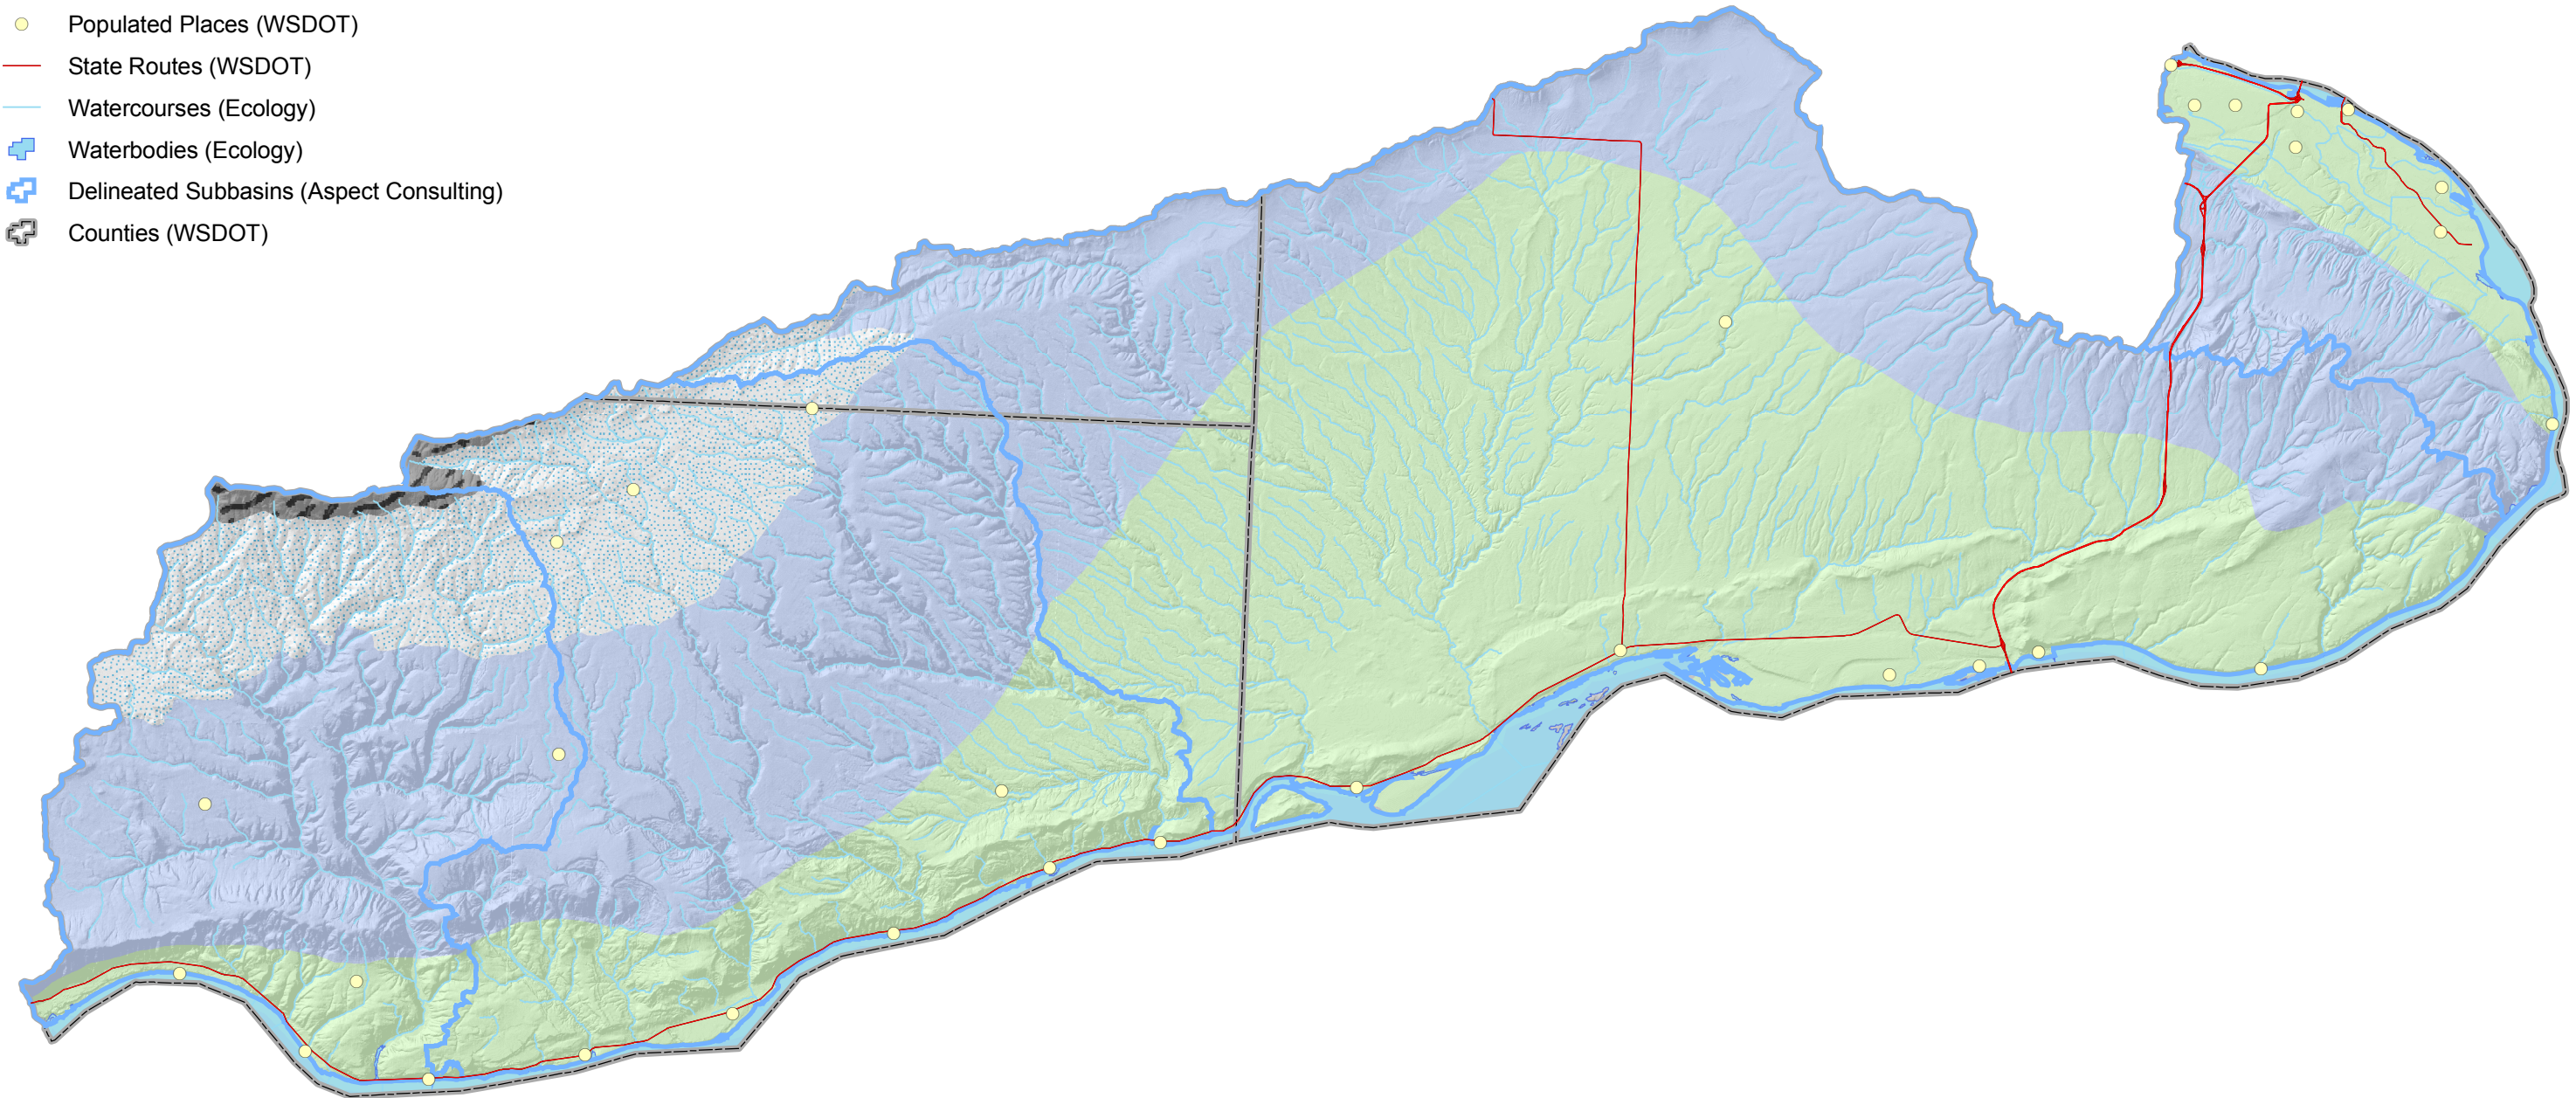

Legend

Precipitation Zones (DNR)

-  'Snow Dominated'
-  'Rain on Snow'
-  'Rain Dominated'
-  'Lowland'

-  Populated Places (WSDOT)
-  State Routes (WSDOT)
-  Watercourses (Ecology)
-  Waterbodies (Ecology)
-  Delineated Subbasins (Aspect Consulting)
-  Counties (WSDOT)

Figure 2-13
DNR PRECIPITATION ZONES
WRIA31 Watershed Planning
Benton, Klickitat and Yakima Counties, WA