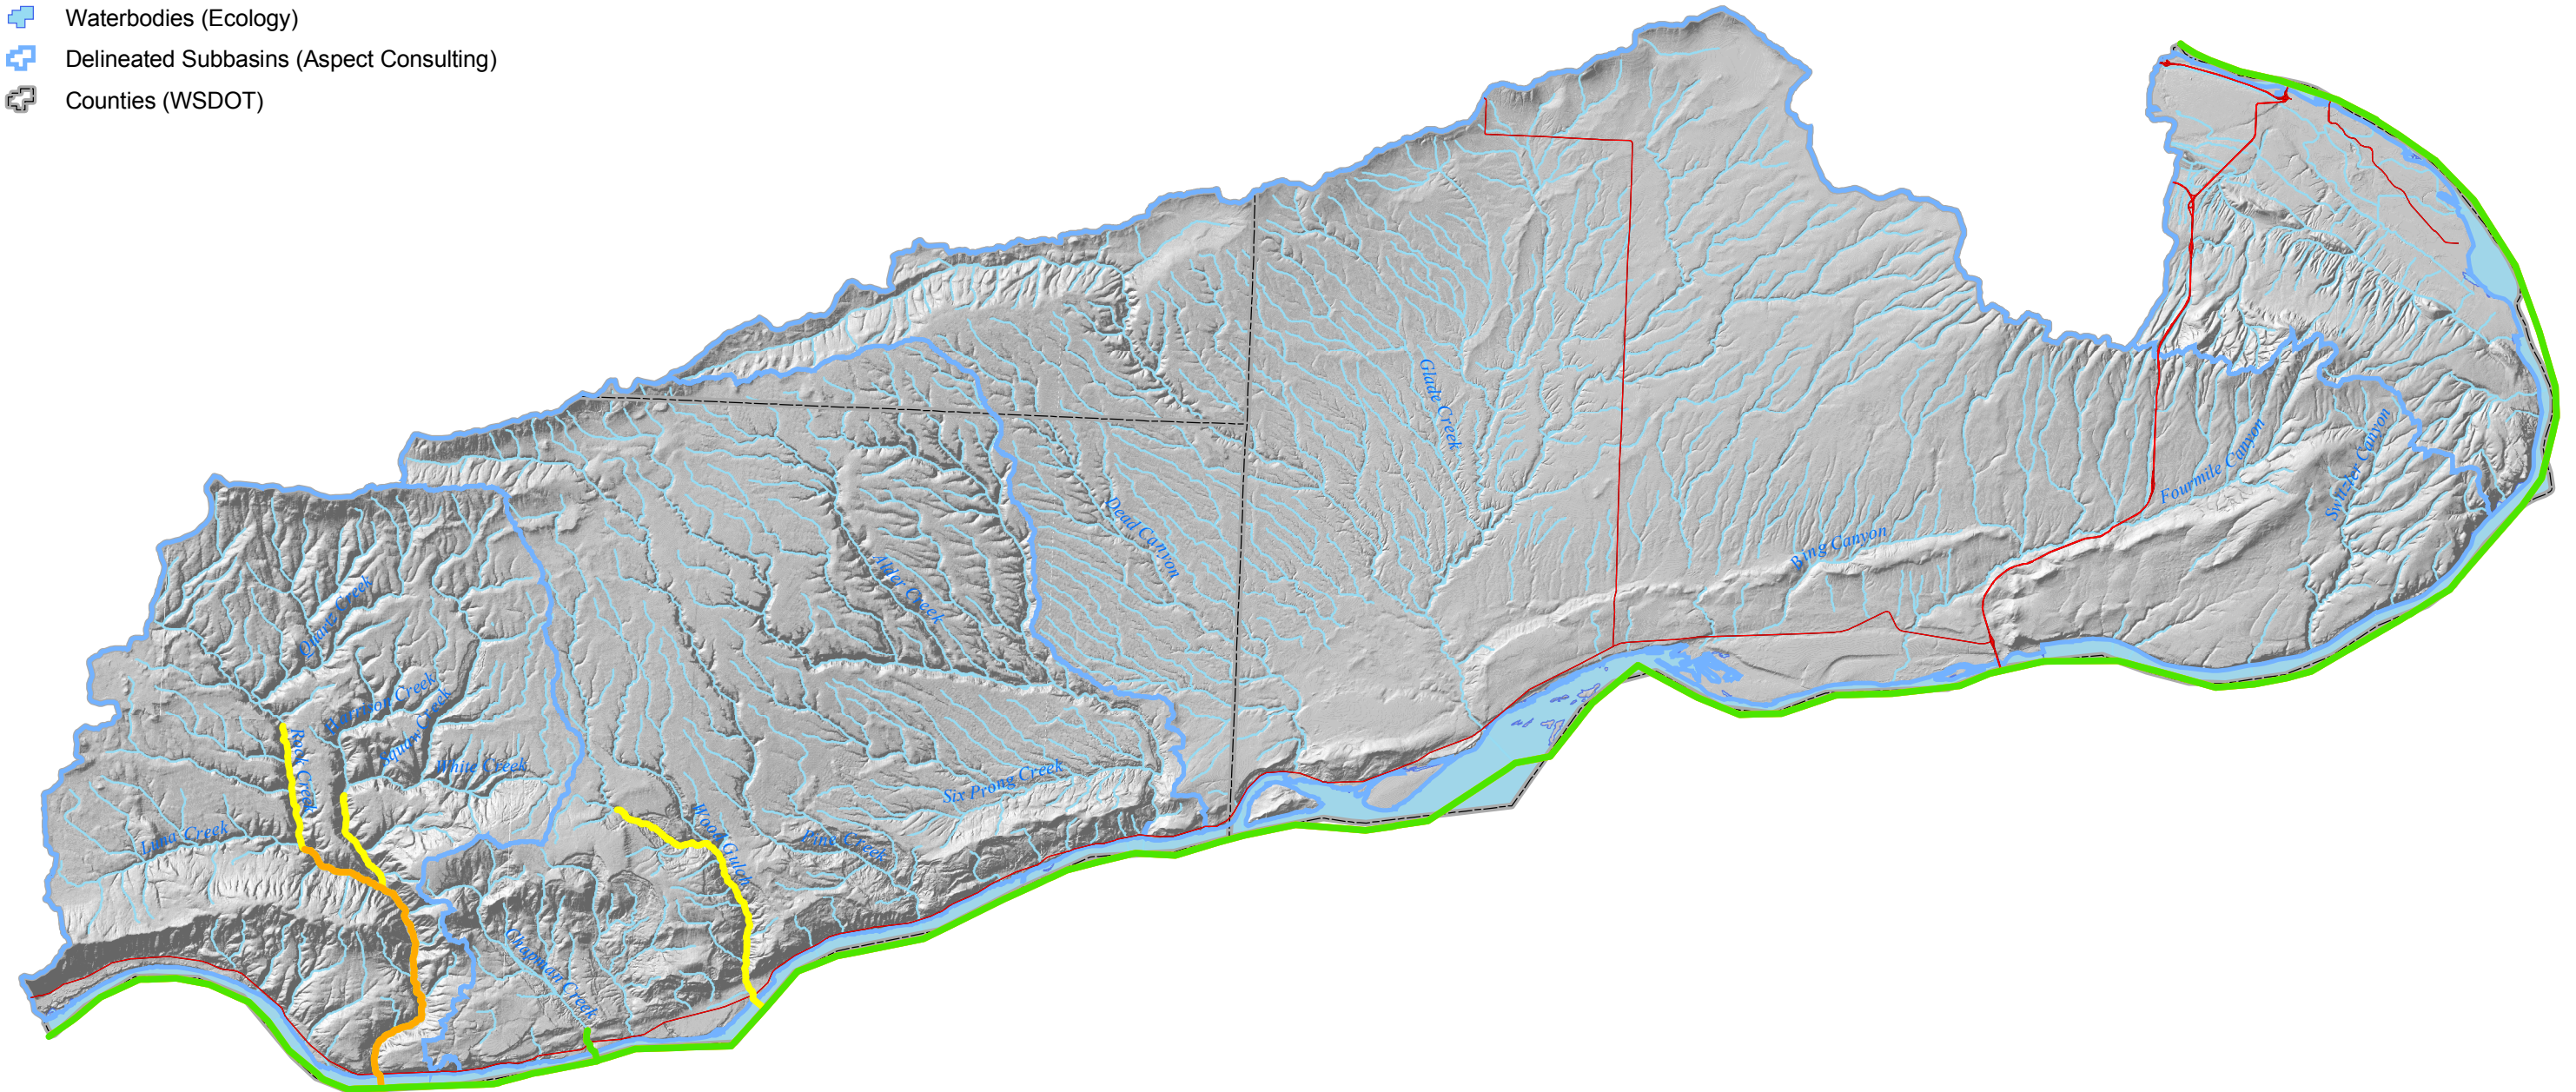

Legend

- Coho, Chinook, and Steelhead (Streamnet)
- Chinook and Steelhead (Streamnet)
- Steelhead Only (Streamnet)

- State Routes (WSDOT)
- Watercourses (Ecology)
- + Waterbodies (Ecology)
- + Delineated Subbasins (Aspect Consulting)
- + Counties (WSDOT)

179 Madrone Lane North
Bainbridge Island, WA 98110
(206) 780-9370

811 First Avenue #480
Seattle, WA 98104
(206)-328-7443

Fish distribution data source: www.streamnet.org

Figure 5-1
SALMONID DISTRIBUTION
WRIA31 Watershed Planning
Benton, Klickitat and Yakima Counties, WA