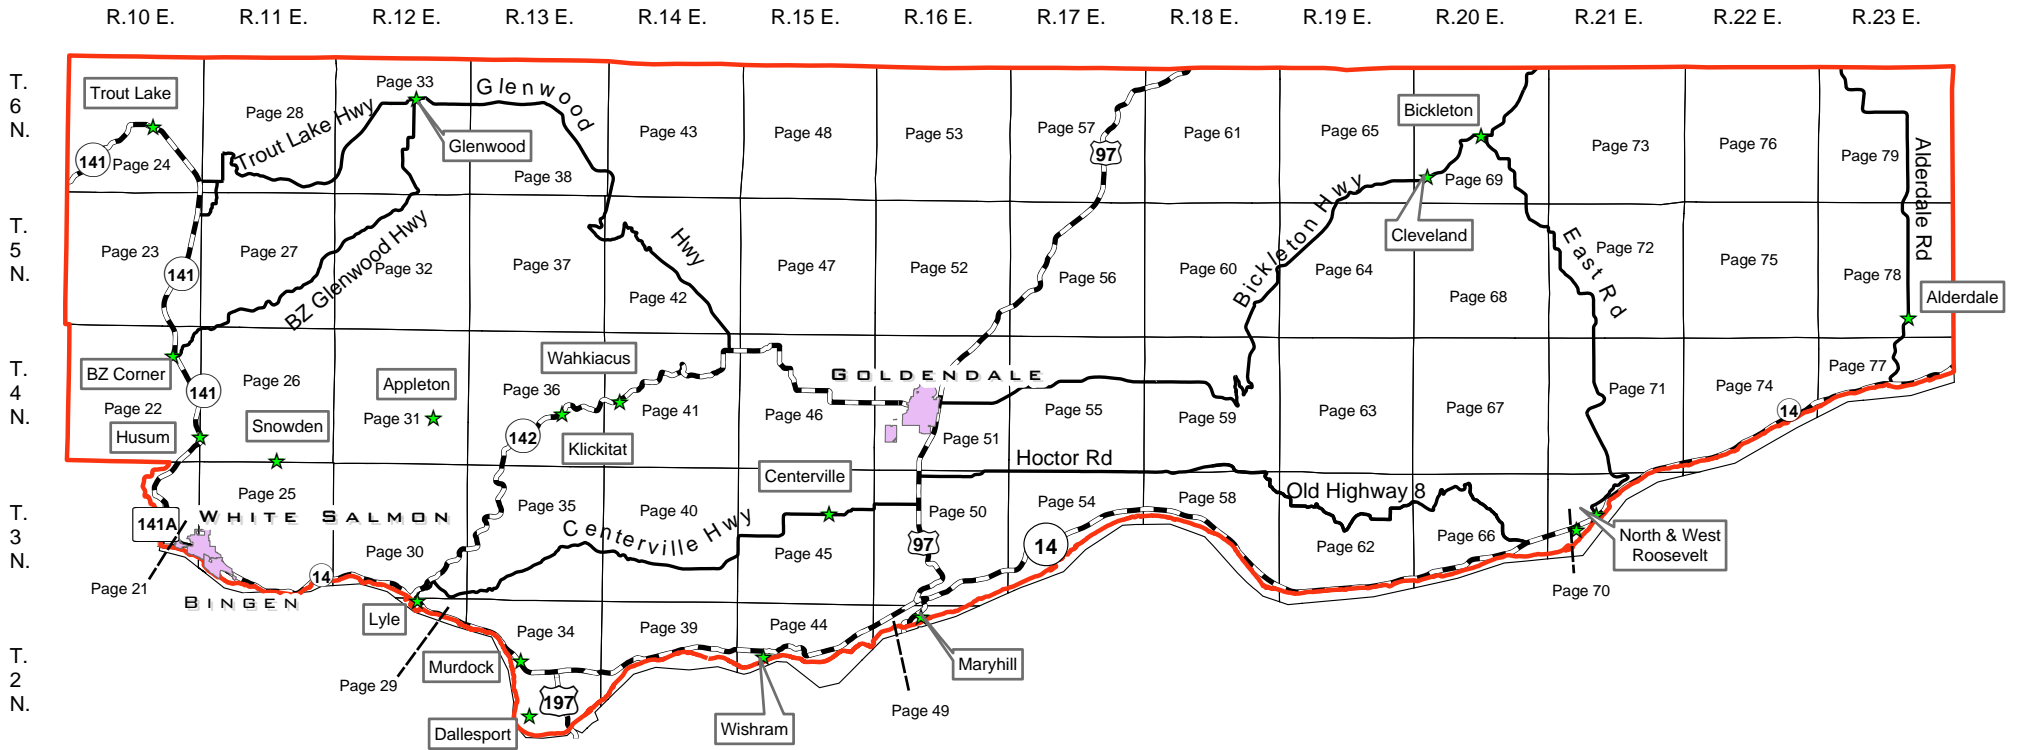

# KLICKITAT COUNTY INDEX MAP

Community	Detail Page	Zip Code
ALDERDALE	78	99350
APPLETON	31	98602
BICKLETON	1	99322
BINGEN	2	98605
BZ CORNER	3	98672
CENTERVILLE	4	98613
CLEVELAND	5	99322
DALLESPORT	6	98617
GLENWOOD	7	98619
GOLDENDALE (North)	8	98620
GOLDENDALE (South)	9	98620
HUSUM	10	98623

Community	Detail Page	Zip Code
KLICKITAT	11	98628
LYLE	12	98635
MARYHILL	13	98620
MURDOCK	14	98617
NORTH ROOSEVELT	15	99356
TROUT LAKE	16	98650
WAHKIACUS	41	98670
WEST ROOSEVELT	17	99356
WHITE SALMON (East)	18	98672
WHITE SALMON (West)	19	98672
WISHRAM	20	98673